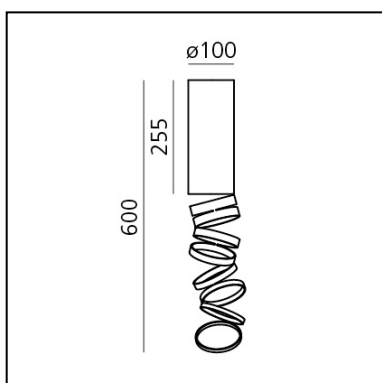

Decomposé Light Ceiling - Gold

Atelier Oï

LUMINAIRE

- Watt: **6W**
- Delivered lumens output: **210lm**
- Efficiency: **60%**
- Efficacy: **52.40lm/W**

DESCRIPTION

"The projected light is broken down on each ring, light rays come to life in a scenic dance, made of shadows circulating around the central heart." Atelier Oï

DIMENSIONS

- Height: **cm 25.5**
- Base Diameter: **cm 10**
- Max Height from ceiling: **cm 60**

NOT INCLUDED SOURCES

- Category: **FLUO**
- Number: **1**
- Watt: **8W**
- Socket: **E27**
- Class: **A**

ALTERNATIVE SOURCES

- Category: **LED RETROFIT**
- Number: **1**
- Watt: **6W**
- Socket: **E27**